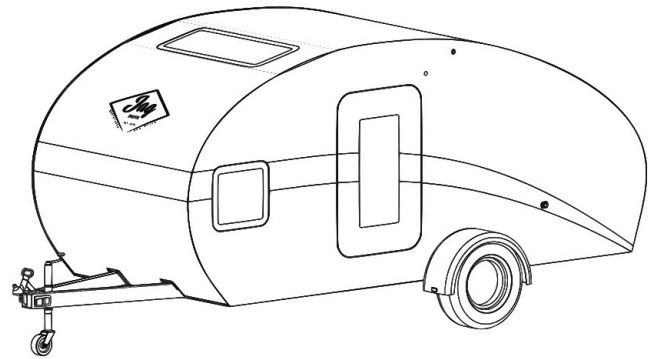

640kg
Payload
Weight

COMPOSITE
PANEL
CONSTRUCTION

Ease

Comfort

Style

Versatile

Jag TEARDROP CAMPER

STANDARD INCLUSIONS

Robust Construction	Next Gen Electronics
Chassis engineered out of 100x50x3mm RHS Gal Dipped Steel	100 Ah LiFePo 4, Deep cycle Lithium battery
Cruisemaster GT independent suspension	40 Amp Mains Power Charger
Electric Drum Braking	40 Amp Solar DC to DC Charger
Elecbrake smart braking system	24" 12v Smart TV on rotating system allowing for use in both the kitchen and inside
Advanced composite XPS/FRP sandwich panel construction	Fold Away TV Antenna
Tough 3mm Checkerplate underbody	Smart Touch Switches
Aerodynamic shape	Battery monitor
Spare Wheel	Water Tank Level Monitor
Parking Brake	4 x USB Charging Ports
Custom Colour	2 x 12v Cigarette Outlets
Flip Up Jockey Wheel	4 x 240V Outlets
	2 x USB C Charging Ports
Alfresco Kitchen	Spacious Interior
Massive 1600 x600mm hardwood benchtop	2 x Secure side doors w/ security mesh screen and blinds
60L Upright Fridge Adjustable Fridge/Freezer	2 x openable windows w/ fly screen and blinds
24inch 12v Smart TV with streaming services access (Netflix, Stan, Hulu, etc.)	Large openable sunroof w/ flyscreen and blind
Thetford brand 2 burner gas hob with electric ignition	2 x Sirroco Fans
Stainless steel sink and tap	2 x Dimmable reading lights with inbuilt USB chargers
84L Water Tank	2 x Dimmable LED Downlights
2 x Large cupboards + spice cupboard	560L of underbed storage w/ push button automatic lifting bed for access
3 x massive drawers	3 x large cupboards
Slideout Pantry	6 x massive drawers
Lounge dining and kitchen in one	True Queen Sized Memory Foam Mattress
	Extremely spacious interior