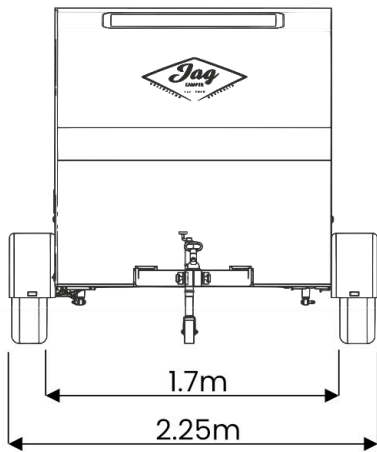

640kg
Payload
Weight

COMPOSITE
PANEL
CONSTRUCTION

Ease

Comfort

Style

Versatile

Jag TEARDROP CAMPER

STANDARD INCLUSIONS