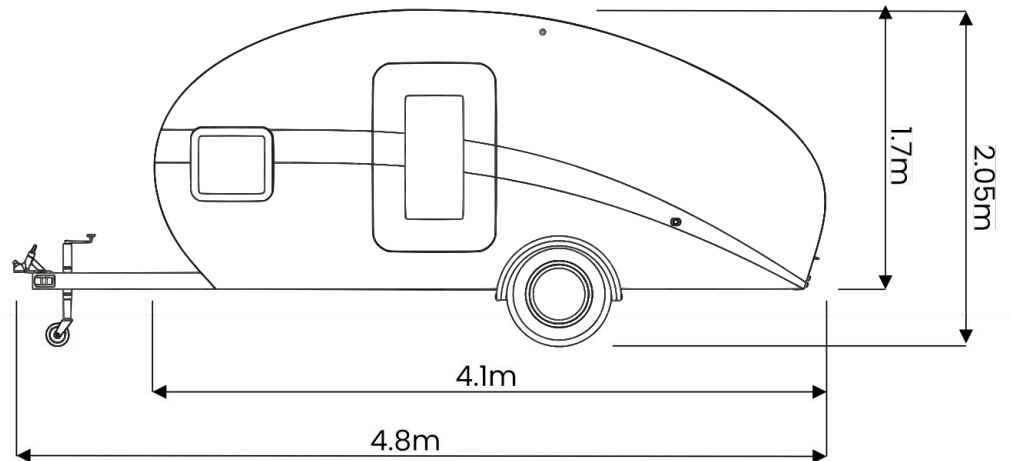

640kg
Payload
Weight

COMPOSITE
PANEL
CONSTRUCTION

Ease

Comfort

Style

Versatile

Jag TEARDROP CAMPER

STANDARD INCLUSIONS